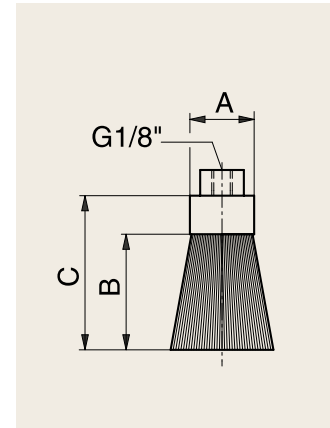

## OIL BRUSHES TYPE SPR

- Mount: Brass or aluminium
- Bristles: Perlon to 70°C, stainless steel from 70°C
- Undulating bristle structure prevents drip formation

Type	ø A	B*	C*	Perlon bristle article no.	Stainless steel bristle article no.
SPR 6,5	6,5	50	65	312 600 001	312 600 005
SPR 16	16	30	53	312 600 002	312 600 006
SPR 25	25	45	60	312 600 003	312 600 007
SPR 30	30	45	62	312 600 004	312 600 008

\* All dimensions in mm

## OIL BRUSHES TYPE SPF

- Mount: Aluminium
- Bristles: Perlon to 70°C, stainless steel from 70°C
- Flat brushes available in various widths
- To achieve an even film of oil, we recommend that you use one oil dispenser per connection