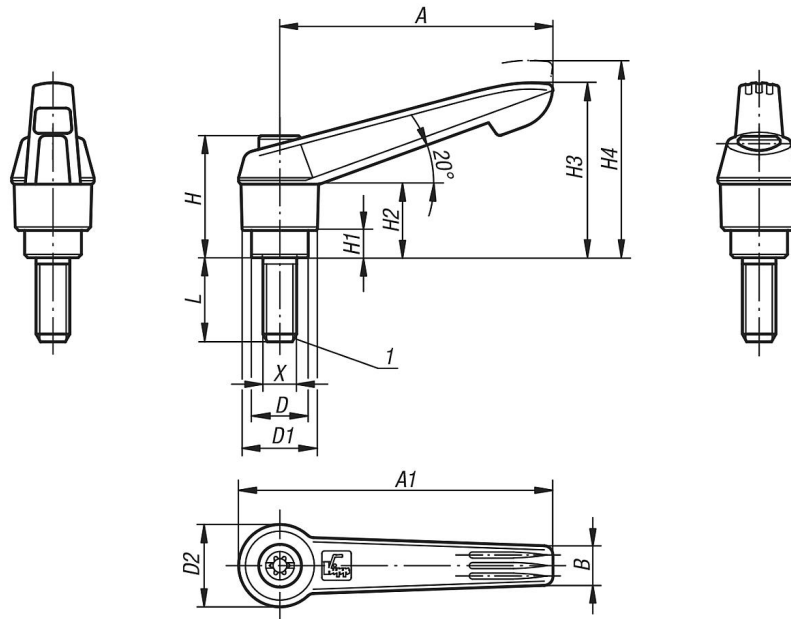

Adjustable Handles, Modern Design Style “Novo-Grip”, with external thread, components in steel, metric

Item description/product images

METRIC
Parts

METRIC
Parts

lift to
disengage

Description

Product description:

Material:

Handle fiberglass reinforced plastic with toothed wheel in die cast zinc.
Steel parts quality class 5.8.

Version:

Steel parts black oxide finish.

On request:

Other external threads, screw lengths and special versions.
Dimension "H1" can be produced in other lengths at an additional charge.

Drawing reference:

1) flat point DIN 78

Adjustable Handles, Modern Design Style “Novo-Grip”, with external thread, components in steel, metric

Drawings

Adjustable Handles, Modern Design Style, with external thread, components in steel, metric

Item No.	Size	X	D	D1	D2	H	H1	H2	H3	H4	A	A1	B	No. of teeth	L
K0269.105ΔX	1	M5	10	13	14,5	24,5	4	15	30	33,5	40	47	7,5	16	10/15/20/25/30/35/40/45/50
K0269.106ΔX	1	M6	10	13	14,5	24,5	4	15	30	33,5	40	47	7,5	16	10/15/20/25/30/35/40/45/50
K0269.206ΔX	2	M6	13,5	18	19,5	28,5	6,5	17,5	41,5	45,5	65	75	9,5	20	15/20/25/30/35/40/45/50/55/60
K0269.208ΔX	2	M8	13,5	18	19,5	28,5	6,5	17,5	41,5	45,5	65	75	9,5	20	15/20/25/30/35/40/45/50/55/60
K0269.210ΔX	2	M10	13,5	18	19,5	28,5	6,5	17,5	41,5	45,5	65	75	9,5	20	15/20/25/30/35/40/45/50/55/60
K0269.308ΔX	3	M8	16	21,5	23	37	10	24	53,5	58	80	91,5	11	22	15/20/25/30/35/40/45/50/55/60
K0269.310ΔX	3	M10	16	21,5	23	37	10	24	53,5	58	80	91,5	11	22	15/20/25/30/35/40/45/50/55/60
K0269.410ΔX	4	M10	19	25,5	27,5	43	10	26	61	66	95	109	13	24	20/25/30/35/40/45/50/55/60/70/80/90
K0269.412ΔX	4	M12	19	25,5	27,5	43	10	26	61	66	95	109	13	24	20/25/30/35/40/45/50/55/60/70/80/90
K0269.512ΔX	5	M12	23	30	32,5	49	12	33	72	77	110	126	15,5	26	25/30/35/40/45/50/55/60/70/80/90
K0269.516ΔX	5	M16	23	30	32,5	49	12	33	72	77	110	126	15,5	26	25/30/35/40/45/50/55/60/70/80/90