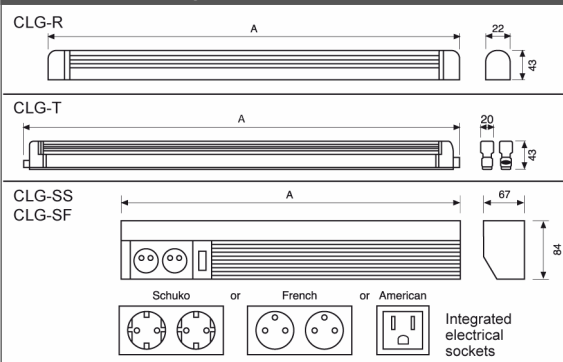

"CLG" COMPACT LAMP

Description: **Compact Lamp for inside enclosures**

- Casing material:** white thermoplastic lamp casing for CLG-R and CLG-T models, steel plate white painted for CLG-S models
- Cover material:** transparent thermoplastic material
- Equipment:** fluorescent lamp type T5 with lamp holder G5 type CLG-R; T4 with lamp holder G5 type CLG-T; T8 with lamp holder G13 type CLG-S electronic, built in
- Ballast:**
- Switch:** ON/OFF
- Appliance class:** class II for CLG-R and CLG-T models, class I for CLG-S models in compliance to EN 60598-1 standard
- Electrical connection:** bipolar cable with terminal bushing for CLG-R and CLG-T models, 3 pole socket for CLG-S models
- Protection degree:** IP20 for CLG-R and CLG-T; IP21 for CLG-S models
- Storage temperature:** from -10°C to +70°C
- Operating temperature:** from 0°C to +50°C
- Approvals:** CE, GS 09SHL0996-02, 09SHL0997-02

technical drawing

Model	Dimension A (mm)	Rated Voltage (V a.c.)	Rated Frequency (Hz)	Watt (W)	Light type & lamp holder (mm)	Cable length (mm)	Weight (kg)	Approvals
CLG-R2313	581	230 V a.c.	50/60	13	T5 / G5	1,800	0.50	CE;
CLG-R2321	914	230 V a.c.	50/60	21	T5 / G5	1,800	0.80	CE;
CLG-R236	277	230 V a.c.	50	6	T5 / G5	1,300	0.30	CE; GS;
CLG-R238	354	230 V a.c.	50/60	8	T5 / G5	1,800	0.35	CE;
CLG-S*2310	498	230 V a.c.	50/60	10	T8 / G13	-	1.00	CE;
CLG-T2312	425	230 V a.c.	50	12	T4 / G5	1,800	0.40	CE; GS;
CLG-T2312J	425	230 V a.c.	50/60	12	T4 / G5	1,800	0.40	CE;
CLG-T2316	516	230 V a.c.	50/60	16	T4 / G5	1,800	0.45	CE;
CLG-T2320	616	230 V a.c.	50/60	20	T4 / G5	1,800	0.53	CE;
CLG-T2324	710	230 V a.c.	50/60	24	T4 / G5	1,800	0.90	CE;
CLG-T2330	810	230 V a.c.	50/60	30	T4 / G5	1,800	0.90	CE;
CLG-T236	270	230 V a.c.	50	6	T4 / G5	1,800	0.30	CE; GS;
CLG-T238	390	230 V a.c.	50	8	T4 / G5	1,800	0.36	CE; GS;