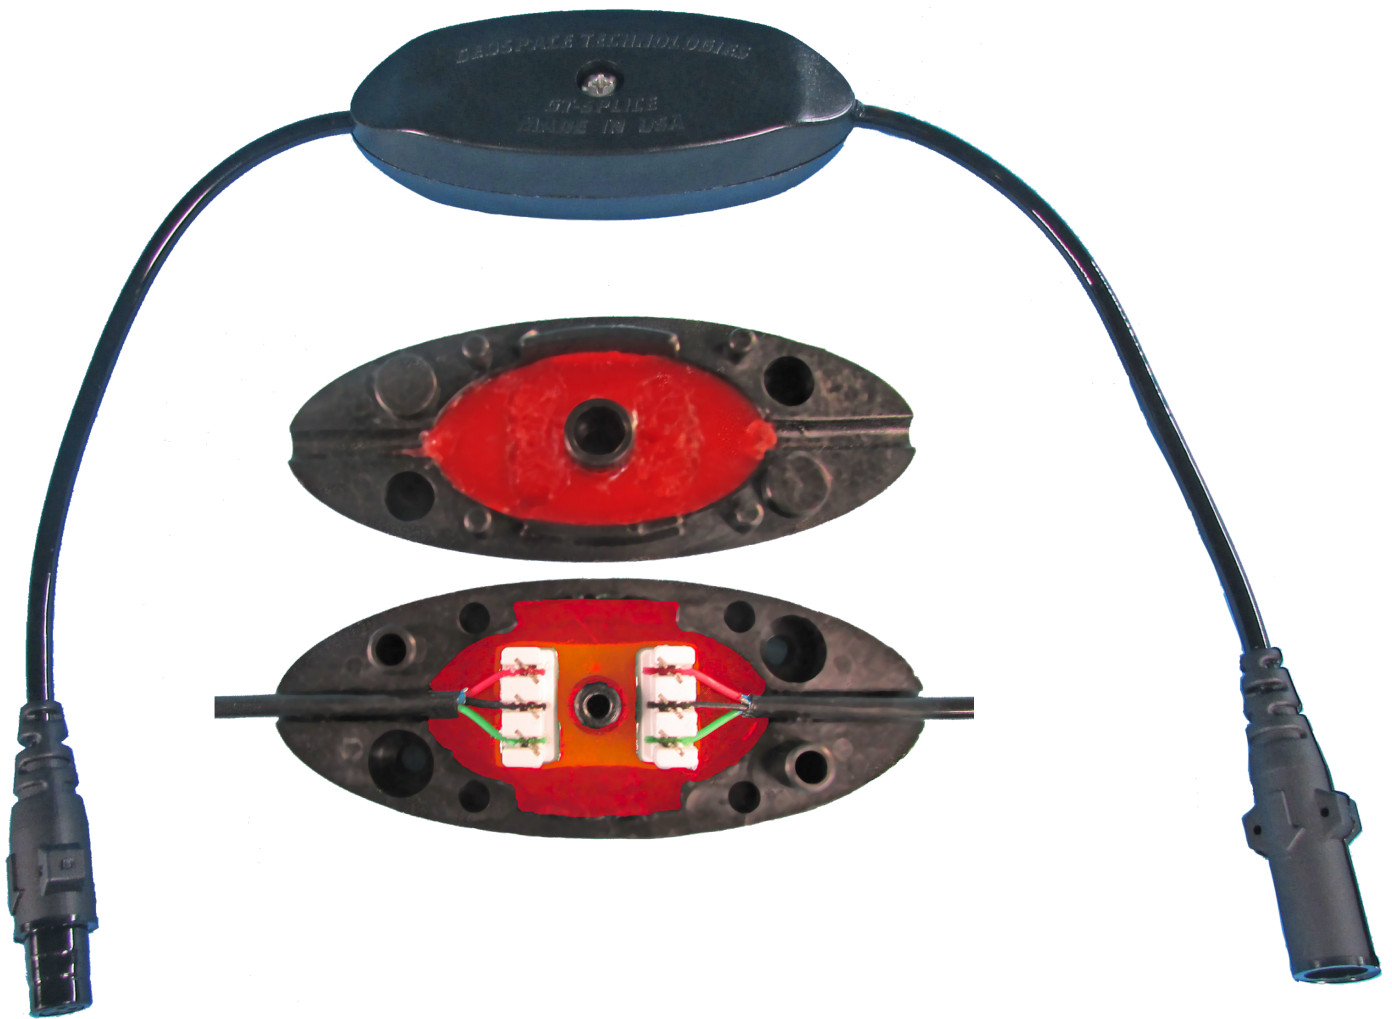

GT FIELD SPLICE

Simple Mess-Free Waterproof GT Splice

- Field installable in less than 1 minute
- 100% watertight gel seal
- Wax free, no stripping wires or pouring liquid epoxy
- Standard European Punch-Down Block, 22-24 AWG Wires
- Properly set and cut wires when using impact punch-down tool
- Made in USA

GT FIELD SPLICE

Connect Your Water Meters to Your Radio-read Meter Network with a Waterproof Seal.

SPLICE KIT BODY

Upper and Lower Shells	RoHS-compliant Polypropylene
Proprietary Waterproof Gel	Pre-installed, Self-healing
Operating Temperature	-40°F to +158°F

PUNCH-DOWN BLOCK

Compliance	Compliance: Type approved against TEC, CT Block spec. GR/CTN-03/03 March 04
Plastics	Plastics: PBT, Resistant against aggressive chemicals (PVC Softener)
Plastics Flammability Class	Plastics Flammability Class: UL 94 V0
Contact	Contact: Special Brass, Silver Plated
Wire Gauge	AWG 22 TO AWG 24 Stranded or Solid
1 Wire Per Contact	0.63 to 0.83 mm
2 Wire Per Contact	0.40 to 0.63 mm
Insulation Diameter of Connectable Wires	0.7 to 1.6 mm
Contact Resistance	< 2.5m ohms
Insulation Resistance	>50 Meg ohms
Dielectric Strength	2 KV rms
Impulse Current	5kA(8/20micro sec)
Current Carrying Capacity	2 A