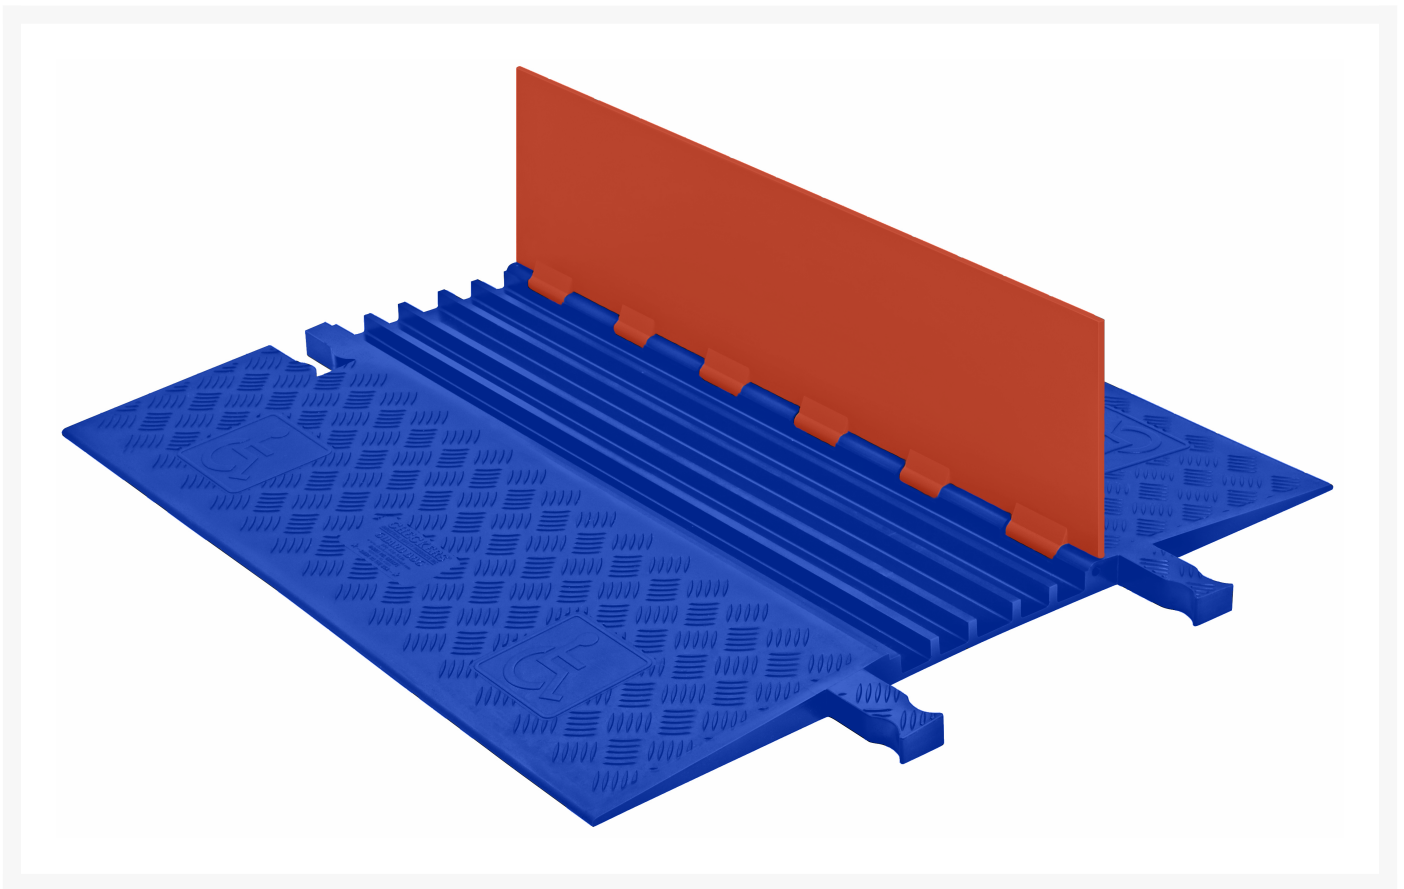

5-Channel Guard Dog® ADA Cable Protector for .75" Lines, Orange Lid/Blue Base - GD5X75-O/BLU

Product Images

Short Description

- Protects cables and hoses up to .75" outside dia.
- Dog Bone® connectors to extend to any desired length
- Reinforced hinged lid for easy cable placement
- With standard ramps
- Patented 5-bar tread surface for maximum traction
- Modular interlocking design for easy setup

Description

Guard Dog® low-profile models are the most compact top-loading cable protectors on the market. These protectors provide a safe and easy crossing for vehicle and pedestrian traffic, while still maintaining a high load-bearing capacity for heavy equipment. The low-profile models are available with your choice of standard or ADA/DDA compliant ramps.

Specifications

Model No	GD5X75-O/BLU
UPC	812958004524
Color	Orange Lid / Blue Base
Quantity Included	1
Pallet Quantity	25
Load Capacity Per Axle	68000 lbs
Load Capacity Per Tire	34000
Length (Inches)	39.88
Width (Inches)	33.38
Height (Inches)	1.25
Max Cable Outside Diameter (Inches)	0.75 in.
Number of Channels	5-Channels
Connector Type	Dog Bone Connector
Channel Width	1.28