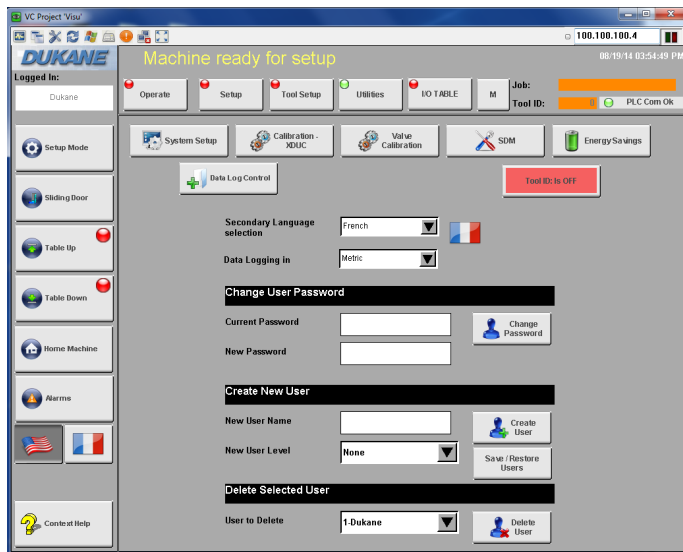

Machine Status Indicator

One Piece Construction

Real Time Data

Dual
Outboard
Servo Lift
Table

4 Fully Supported Rails

Ergonomic Tool Loading

Quick Change Tooling

Vibration Welding With **Melt-Match**[®]
patented servo technology

It's The Connection That Counts

DUKANE

Intuitive Machine Control

Delivering efficiency in process control, Dukane's proprietary HMI software enhances the overall performance of the Low Frequency Vibration Welder. Providing real time graphing of amplitude, force, and collapse distance, with additional data to control, monitor, diagnose, and evaluate your welding process.

- 15" color industrial touch screen
- Up to 200 Weld Setups/Recipes
- Part history data stored by dates
- Remote connectivity for faster diagnosis and service
- Standard programming for up to 6 pneumatic valves, expandable up-to 10 as an option
- Part presence sensors - up-to 6, expandable up-to 10 as an option

- Tool ID Programming for Quick Change between tools
- Vacuum options for improved part placement
- Part parameter monitoring with programmable limits
- Multilingual (English, Spanish, German, Japanese, Chinese, French, and Czech)
- Automatic Frequency Tuning
- Weld by Time or Weld by Distance