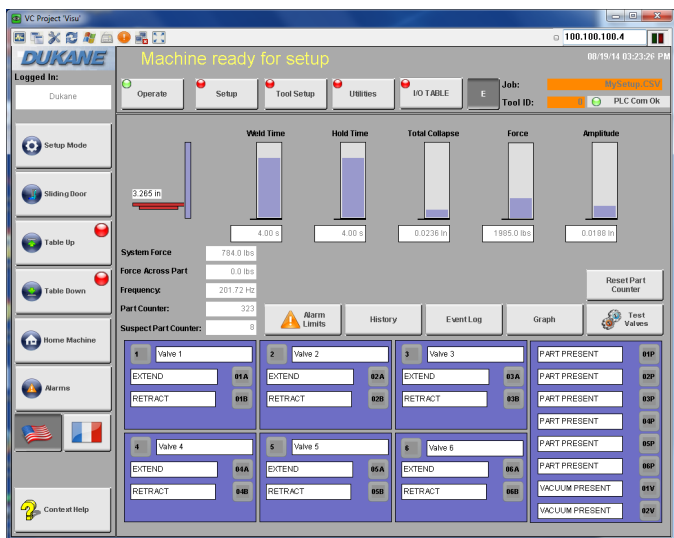

LFVW 6970

Low Frequency Vibration Welder

Large Parts, Precision Welded with Dukane's Advanced Low Frequency Servo Welder.

Benefits

- Reduce install time and cost with one piece construction
- Rapid changeover between multiple tools
- Eliminate table chattering, improved table alignment, and eradicate unwanted machine resonance with fully supported rails
- Improve weld quality and consistency with a servo controlled welding process
- Faster cycle times driven by high speed smooth servo motion
- Ensure quality parts
 - 100% Part Traceability
 - Real time graphing of amplitude, force, & distance
- Industry 4.0 Ready

Machine Status Indicator

One Piece Construction

Real Time Data

Dual
Outboard
Servo Lift
Table

4 Fully Supported Rails

Ergonomic Tool Loading

Quick Change Tooling

Vibration Welding With **Melt-Match**[®]
patented servo technology

It's The Connection That Counts

DUKANE

Intuitive Machine Control

Delivering efficiency in process control, Dukane's proprietary HMI software enhances the overall performance of the Low Frequency Vibration Welder. Providing real time graphing of amplitude, force, and collapse distance, with additional data to control, monitor, diagnose, and evaluate your welding process.

- 15" color industrial touch screen
- Up to 200 Weld Setups/Recipes
- Part history data stored by dates
- Remote connectivity for faster diagnosis and service
- Standard programming for up to 6 pneumatic valves, expandable up-to 10 as an option
- Part presence sensors - up-to 6, expandable up-to 10 as an option