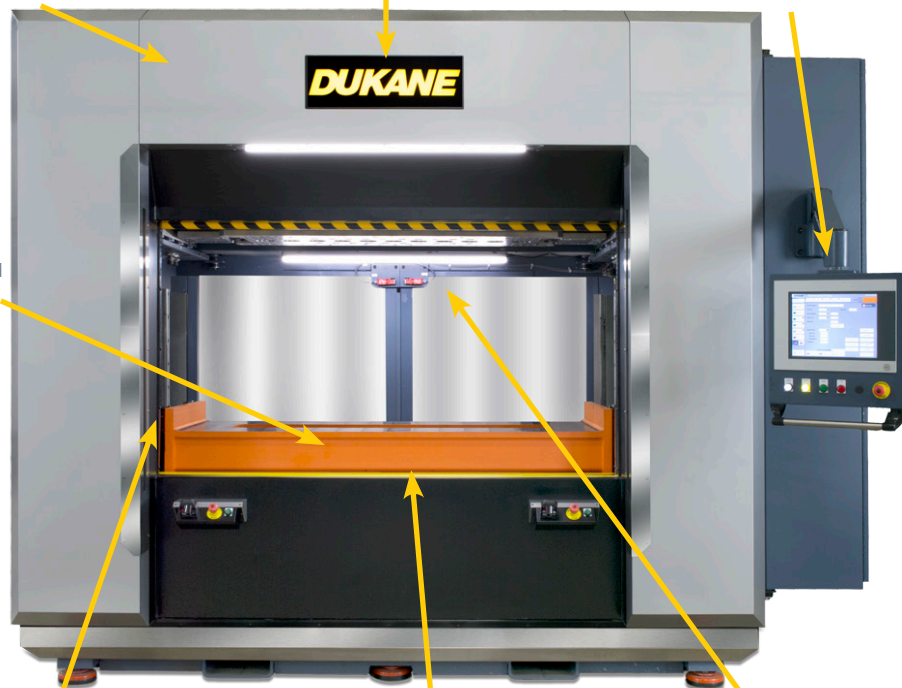

LFVW 6970

Low Frequency Vibration Welder

Large Parts, Precision Welded with Dukane's Advanced Low Frequency Servo Welder.

Benefits

- Reduce install time and cost with one piece construction
- Rapid changeover between multiple tools
- Eliminate table chattering, improved table alignment, and eradicate unwanted machine resonance with fully supported rails
- Improve weld quality and consistency with a servo controlled welding process
- Faster cycle times driven by high speed smooth servo motion
- Ensure quality parts
 - 100% Part Traceability
 - Real time graphing of amplitude, force, & distance
- Industry 4.0 Ready

Machine Status Indicator

One Piece Construction

Real Time Data

Dual
Outboard
Servo Lift
Table

4 Fully Supported Rails

Ergonomic Tool Loading

Quick Change Tooling

Vibration Welding With **Melt-Match**[®]
patented servo technology

It's The Connection That Counts

DUKANE

Intuitive Machine Control

Delivering efficiency in process control, Dukane's proprietary HMI software enhances the overall performance of the Low Frequency Vibration Welder. Providing real time graphing of amplitude, force, and collapse distance, with additional data to control, monitor, diagnose, and evaluate your welding process.

- 15" color industrial touch screen
- Up to 200 Weld Setups/Recipes
- Part history data stored by dates
- Remote connectivity for faster diagnosis and service
- Standard programming for up to 6 pneumatic valves, expandable up-to 10 as an option
- Part presence sensors - up-to 6, expandable up-to 10 as an option