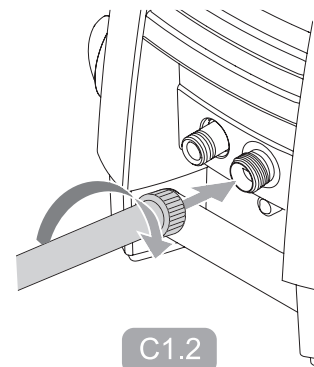

B

B3.5

B3.6

B4.1

Max: 10.6 l/min
650 l/h
Min: 5 l/min
300 l/h

C

MAX 3m

MAX 1m

MAX 20° C

MIN 1/2"

C1.1

C1.2

C1.3

C1.4

C1.5

MAX 2min

C1.6

C1.7

C1.8

C1.9

C1.10

C1.11