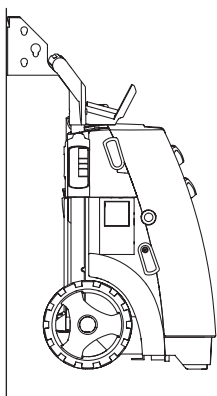

106411387
Wall Bracket