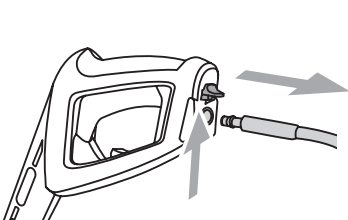

B

B3.5

B3.6

B4.1

Max: 10.6 l/min
650 l/h
Min: 5 l/min
300 l/h

C

MAX 3m

MAX 1m

MAX 20° C

MIN 1/2"

C1.1

C1.2

C1.3

C1.4

C1.5

MAX 2min

C1.6

C1.7

C1.8

C1.9

C1.10

C1.11